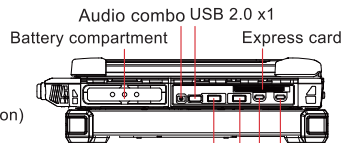

QUICK START GUIDE - Z14 GRAPHICS PRO EDITION

DURABOOK

62+009717+01