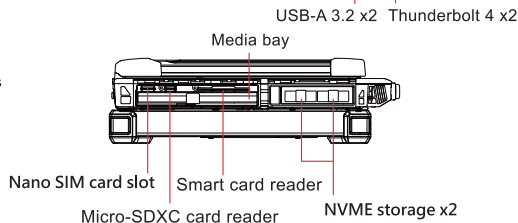

QUICK START GUIDE - Z14 GRAPHICS PRO EDITION

DURABOOK

62+009717+01