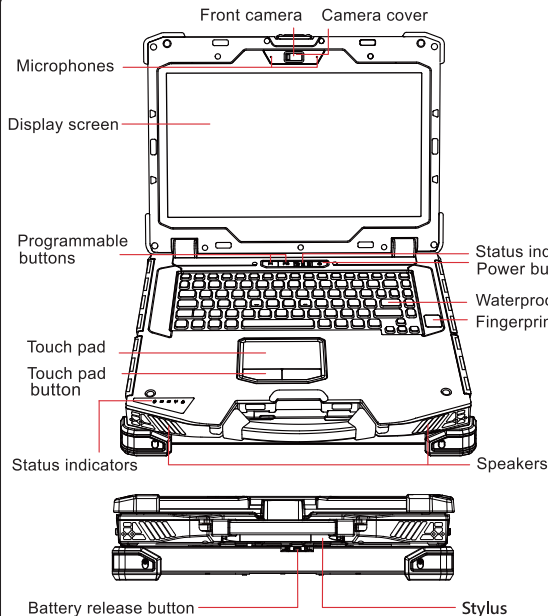

QUICK START GUIDE - Z14 GRAPHICS PRO EDITION

DURABOOK

62+009717+01